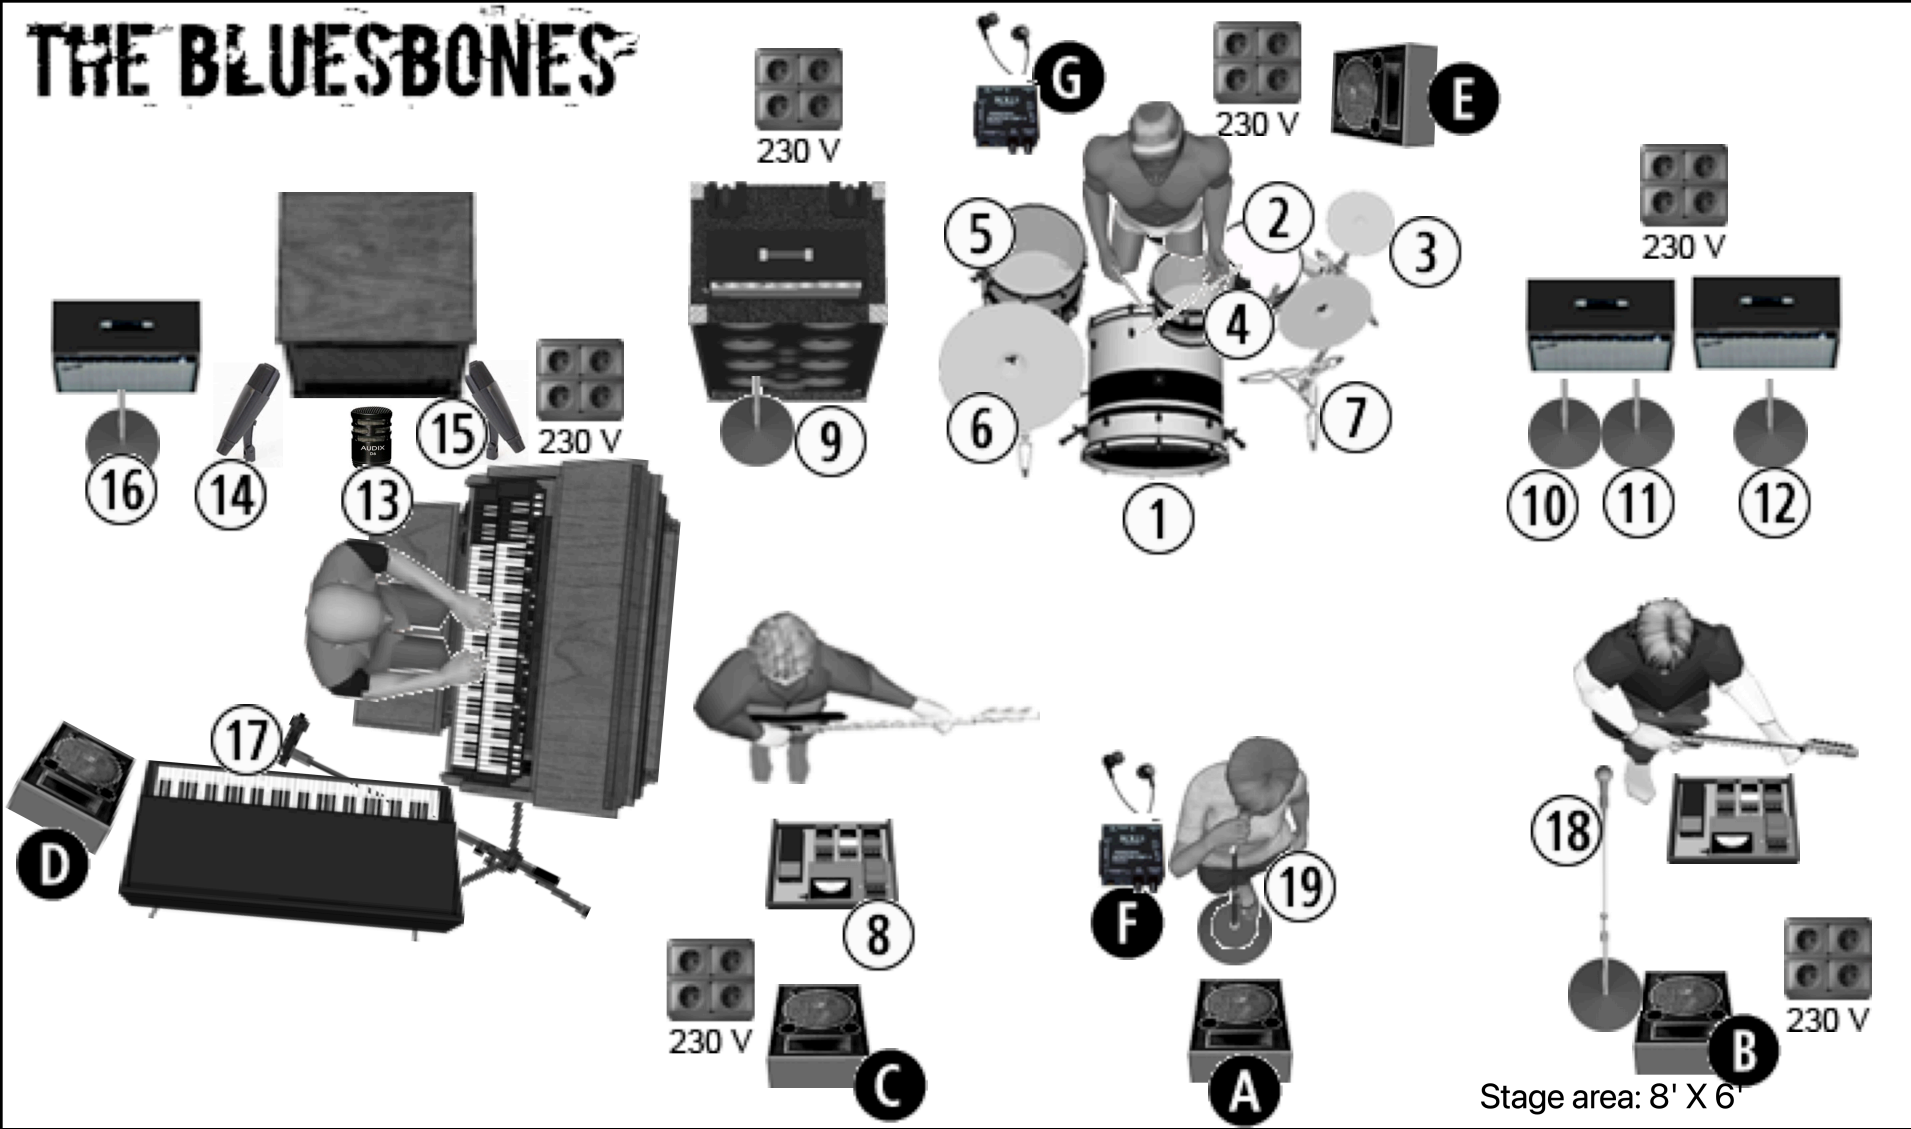

# THE BLUESBONES

- 1. Kick Shure Beta52
- 2. Snare Shure SM57
- 3. HiHat KM184
- 4. Tom 1 Shure B98C
- 5. Floortom Shure B98C
- 6. OH 1 AKG C414
- 7. OH 2 AKG C414
- 8. Bass DI\* In Pedalboard
- 9. Bass Mic Shure Beta 52
- 10. Guit.CabA1 KM184

- 11. Guit.CabA2 SH E906
- 12. Guit Cab B Shure SM57
- 13. Leslie Low\* SH MD421
- 14. Leslie Hi1\*. SH MD421
- 15. Leslie Hi 2\*. SH MD421
- 16. Rhodes Amp\* SH MD421
- 17. Edwin B. Voc\*SH MD441
- 18. Stef B. Voc\*SH 945
- 19. Nico Lead\*KSM 8

OUTPUT LIST:  
 A. Wedge Nico  
 B. Wedge Stef  
 C. Wedge Geert  
 D. Wedge Edwin  
 E. Wedge + Sub Jens  
 F. EIM Nico \*  
 G. EIM Jens \*

REMARKS:  
 Items with (\*) are provided by the band.  
 Leslie Mics are clipped to the Amp - no booms needed.  
 Technical questions:  
 +32473281470 (Edwin)